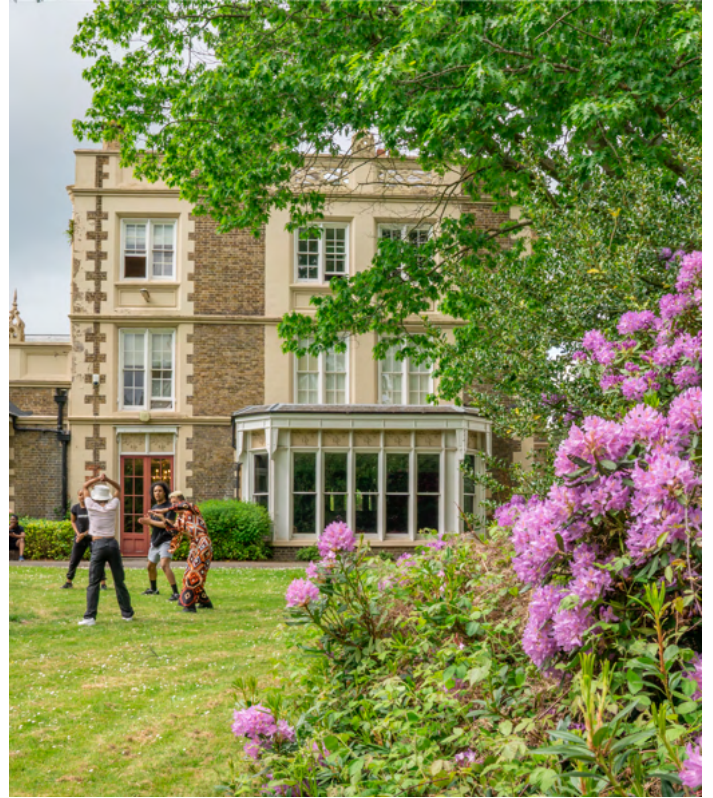

# Location

Rose Bruford College -  
Emerald Cultural Institute (UK)

Burnt Oak Ln  
Sidcup  
DA15 9DF

Rose Bruford College, London's International Drama School, can be found in the beautiful surrounds of Lamorbey Park, Southeast London. With ensuite accommodation situated opposite the train station, it is a short 25 minute train ride to London Bridge and access to the heart of London and all its many attractions. . It is also ideally located for exciting excursions to Brighton (1 hour) Windsor (1 hour) and Cambridge (1hr 15 mins).