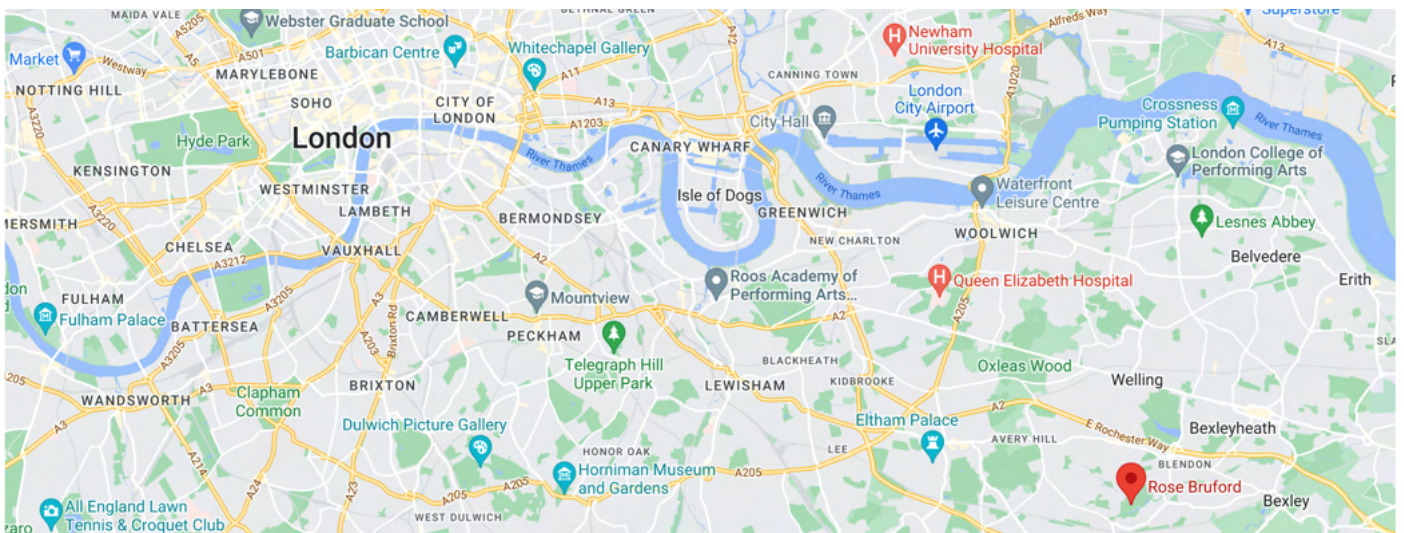

# Location

Rose Bruford College -  
Emerald Cultural Institute (UK)

Burnt Oak Ln  
Sidcup  
DA15 9DF

Rose Bruford College, London's International Drama School, can be found in the beautiful surrounds of Lamorbey Park, Southeast London. With ensuite accommodation situated opposite the train station, it is a short 25 minute train ride to London Bridge and access to the heart of London and all its many attractions. . It is also ideally located for exciting excursions to Brighton (1 hour) Windsor (1 hour) and Cambridge (1hr 15 mins).

## Transport

### By Air

Heathrow Airport – 55 mins

Gatwick Airport – 40 mins

London City Airport – 30 mins

Stansted Airport – 55 mins

### By Train

St Pancras – 55 mins